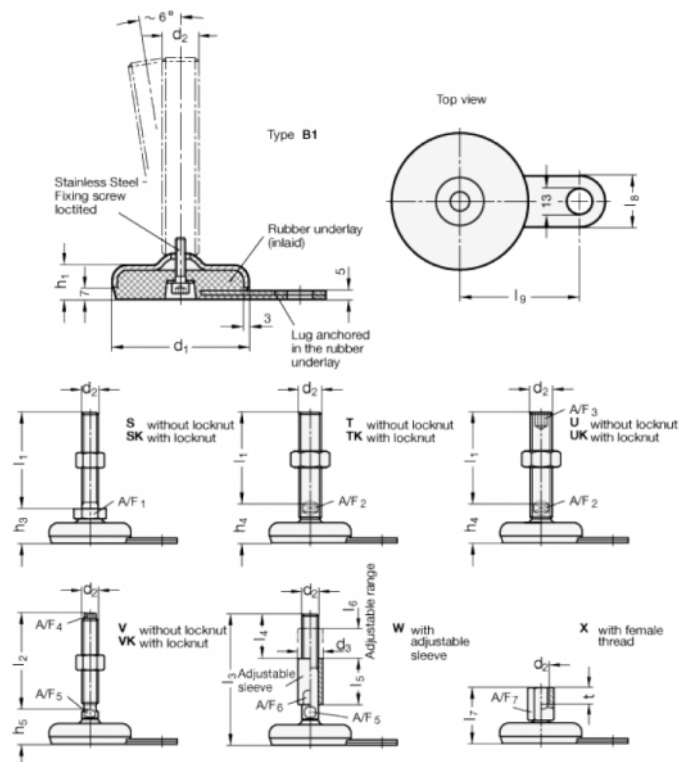

Article number: 203380M1060B1SK
 Description: E+G levelling foot
 GN 33-80-M10-60-B1-SK, Stainless steel
 Note: SK With nut, External hexagon at the bottom

Measures

- A/F1 = 17
- d1 = 80
- d2 = M10
- h1 = 20
- h3 = 28
- l1 = 60
- l8 = 30
- l9 = 70